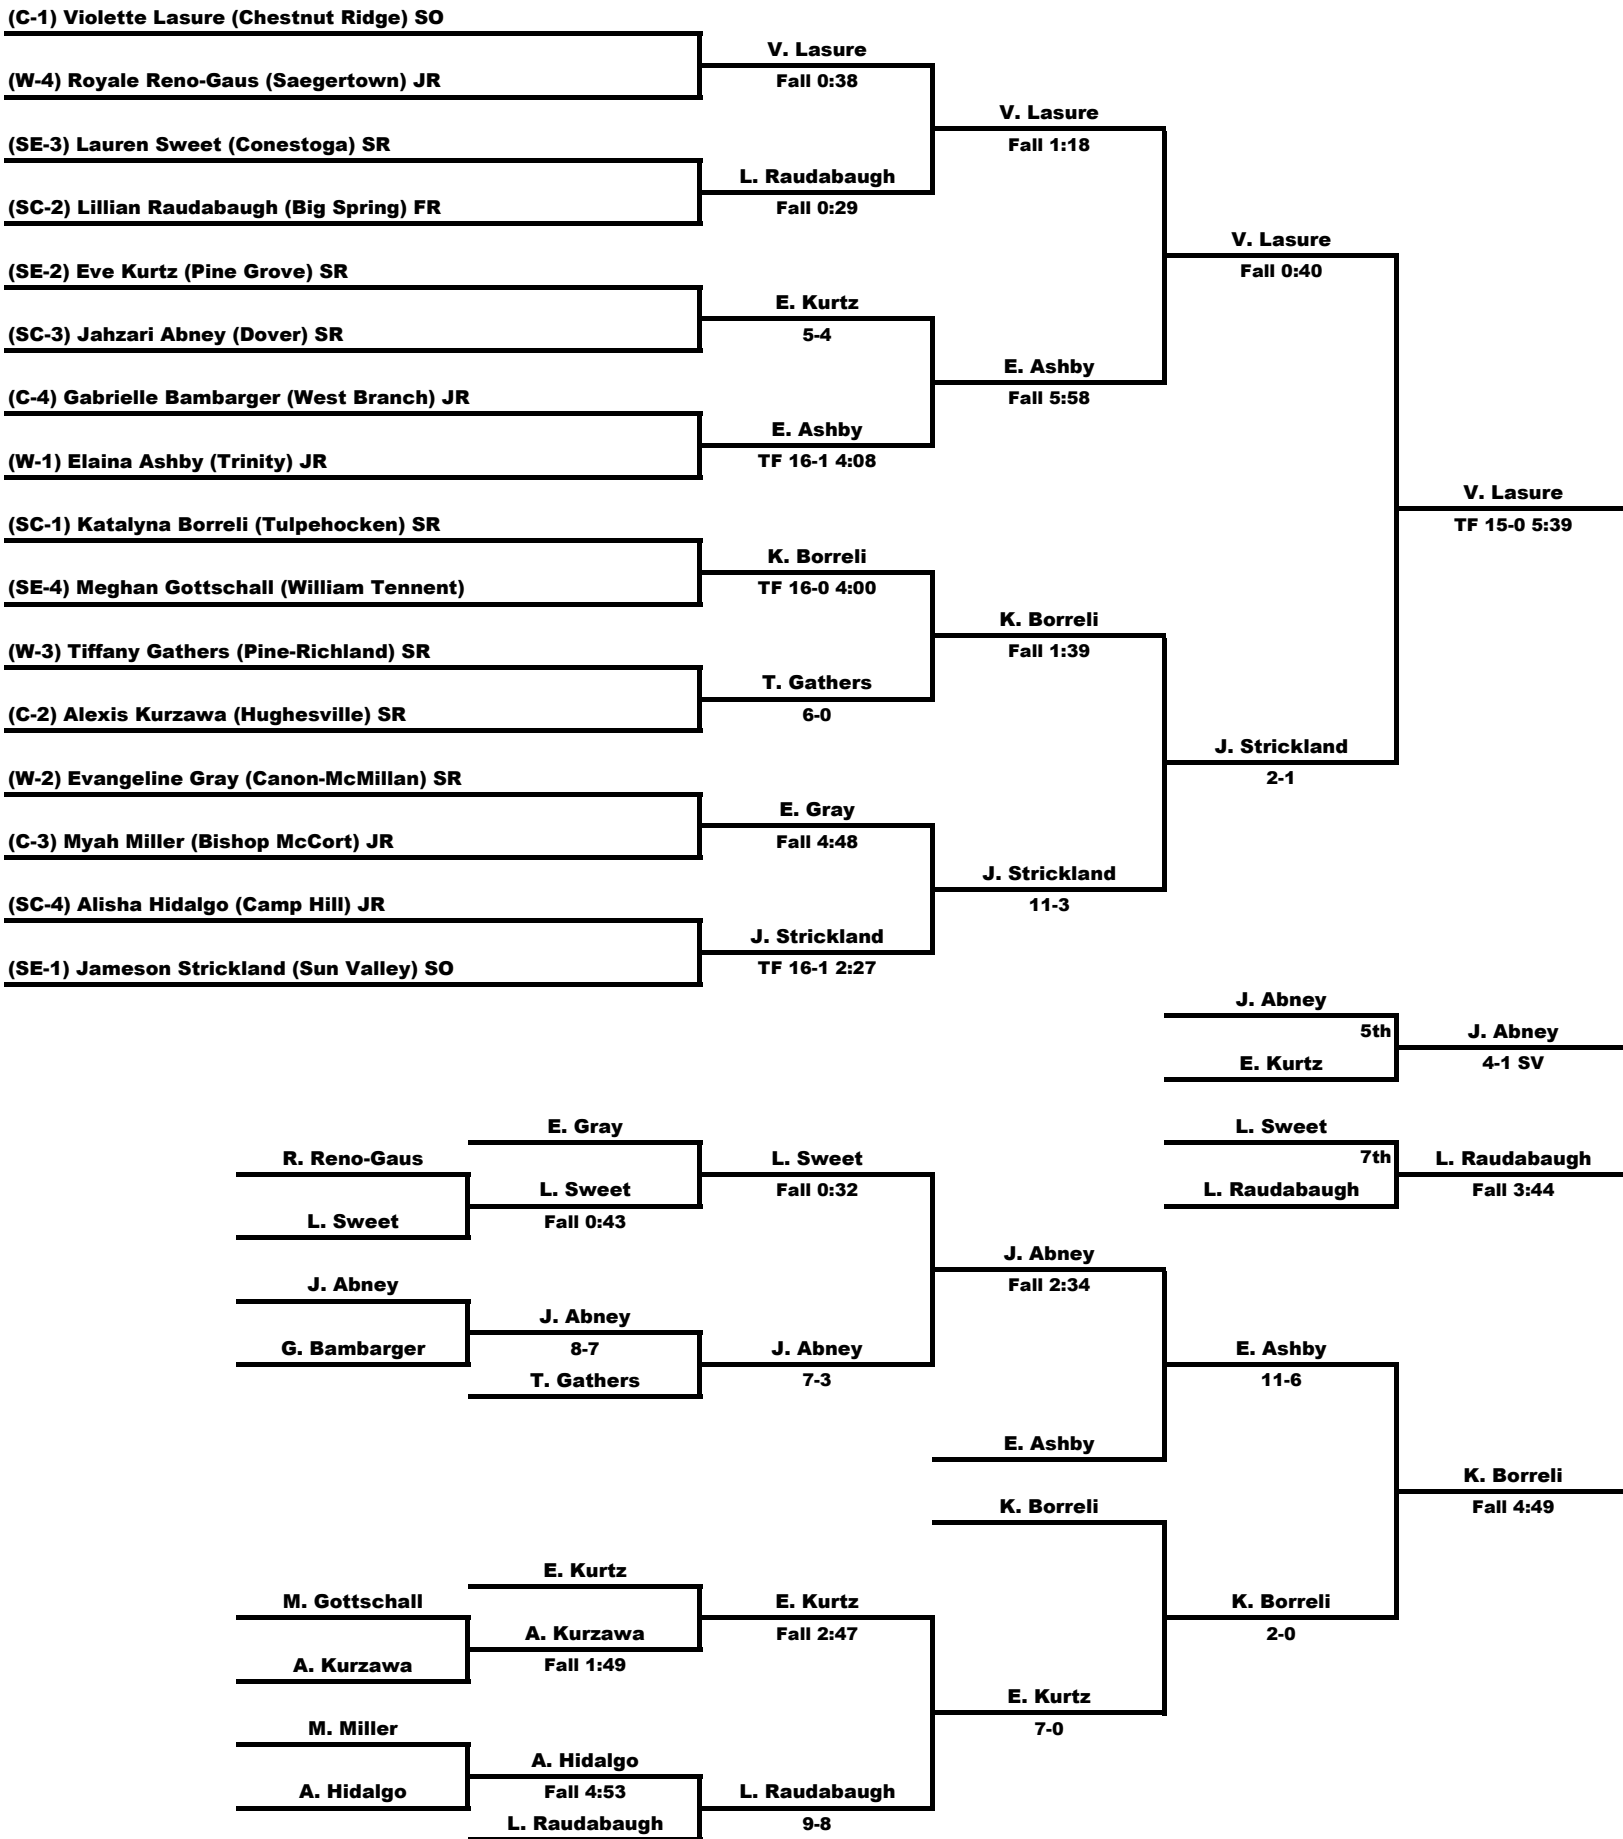

Inside PA Wrestling - 2025 PIAA Girls Individual State Championship Coverage

148 LBS