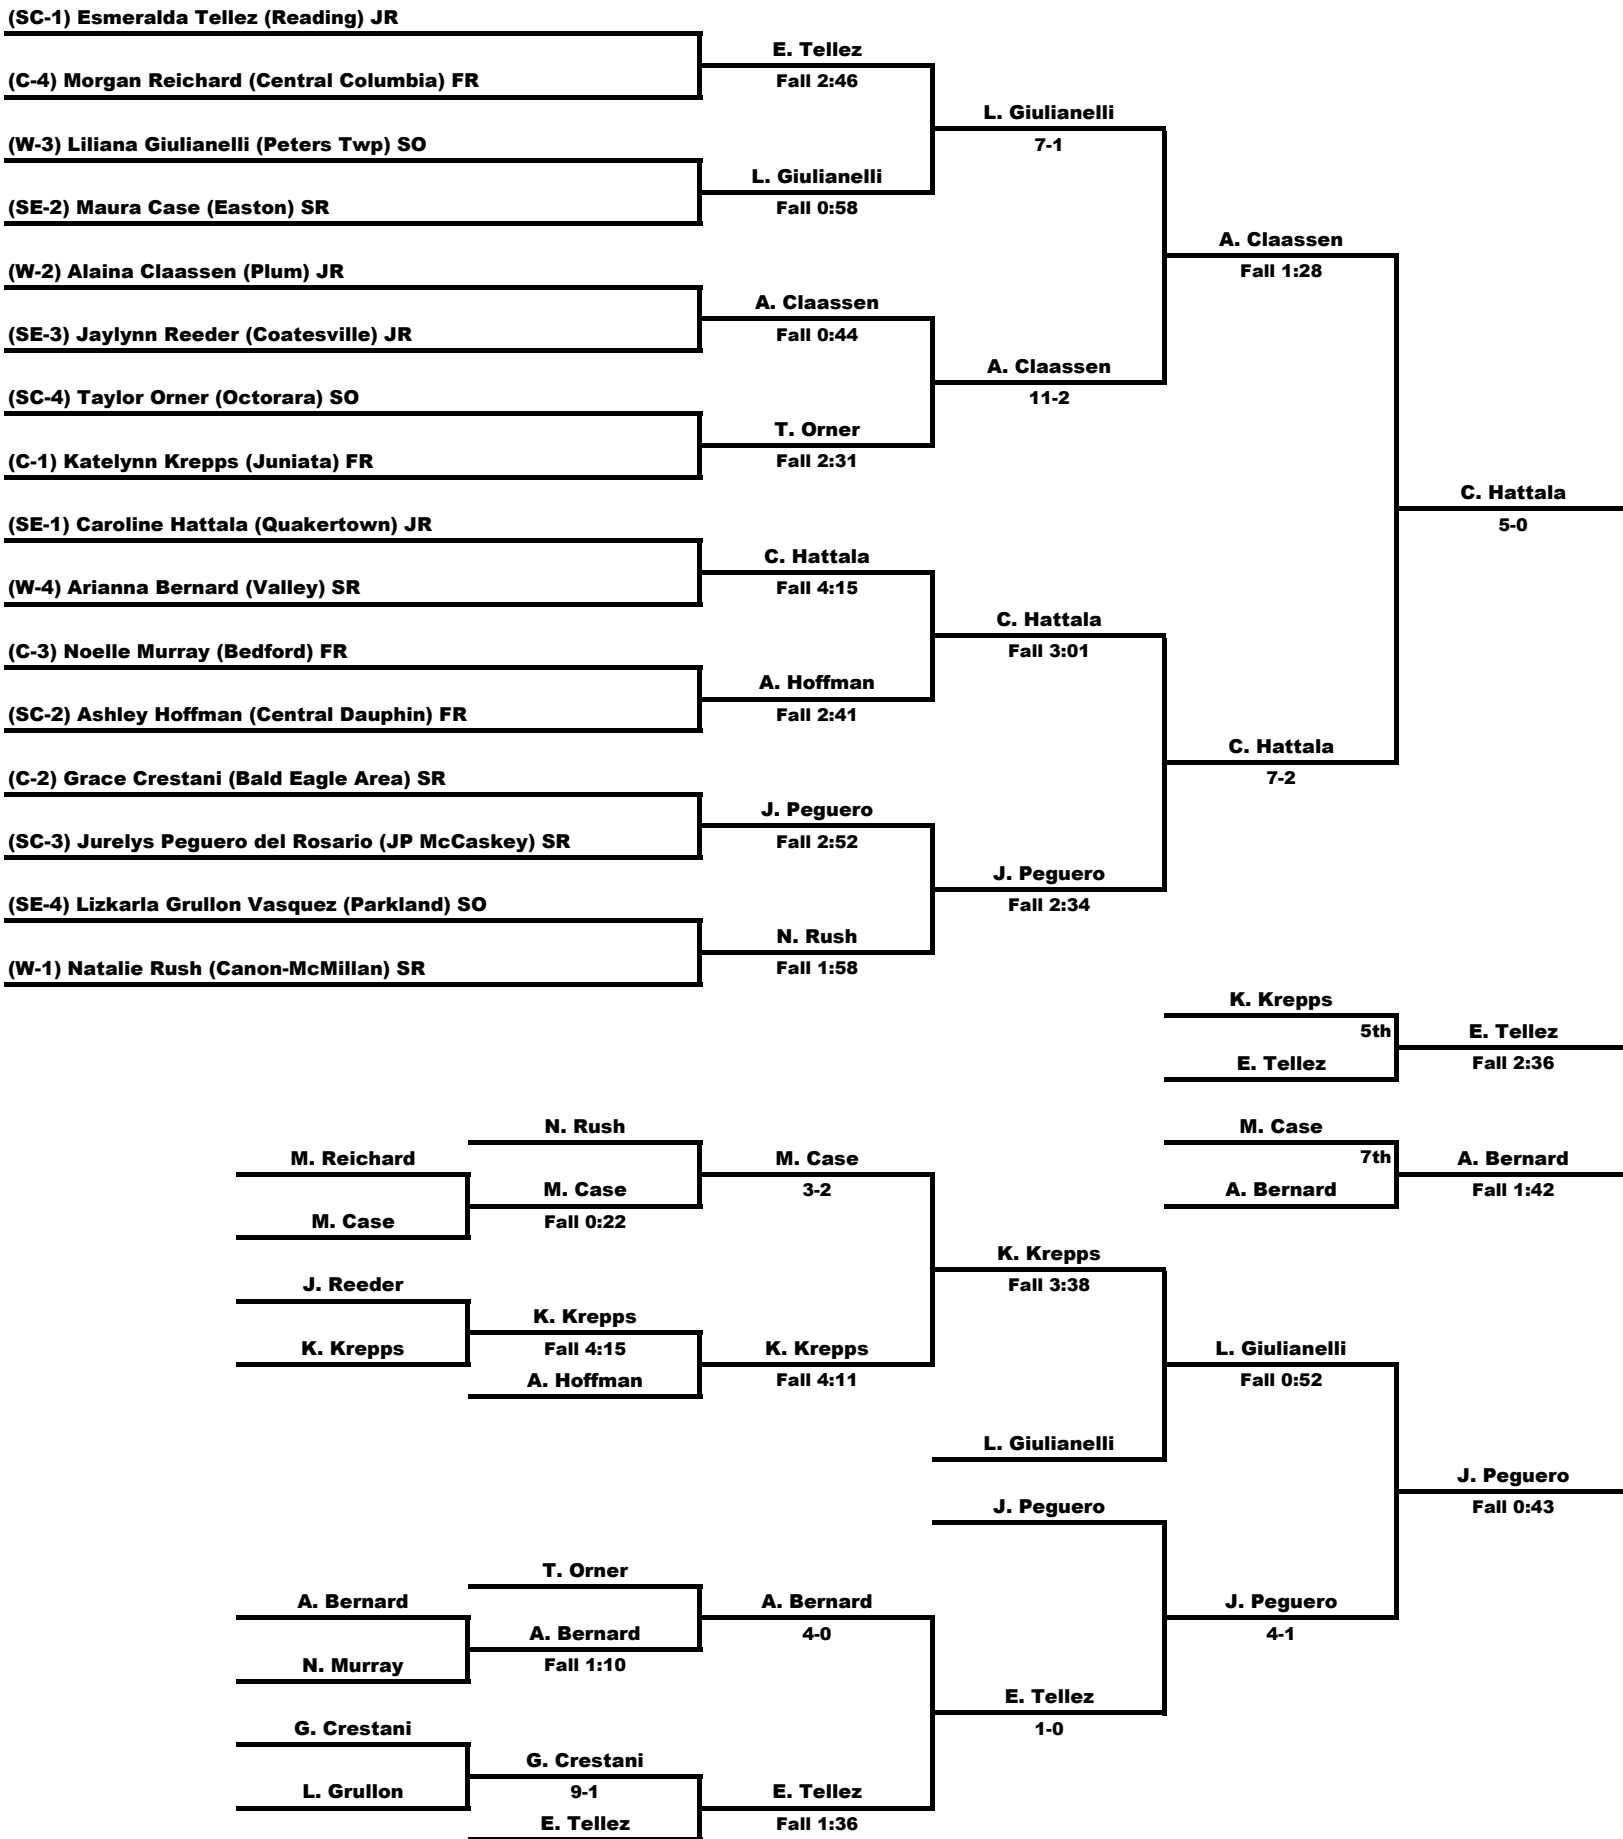

Inside PA Wrestling - 2025 PIAA Girls Individual State Championship Coverage

190 LBS