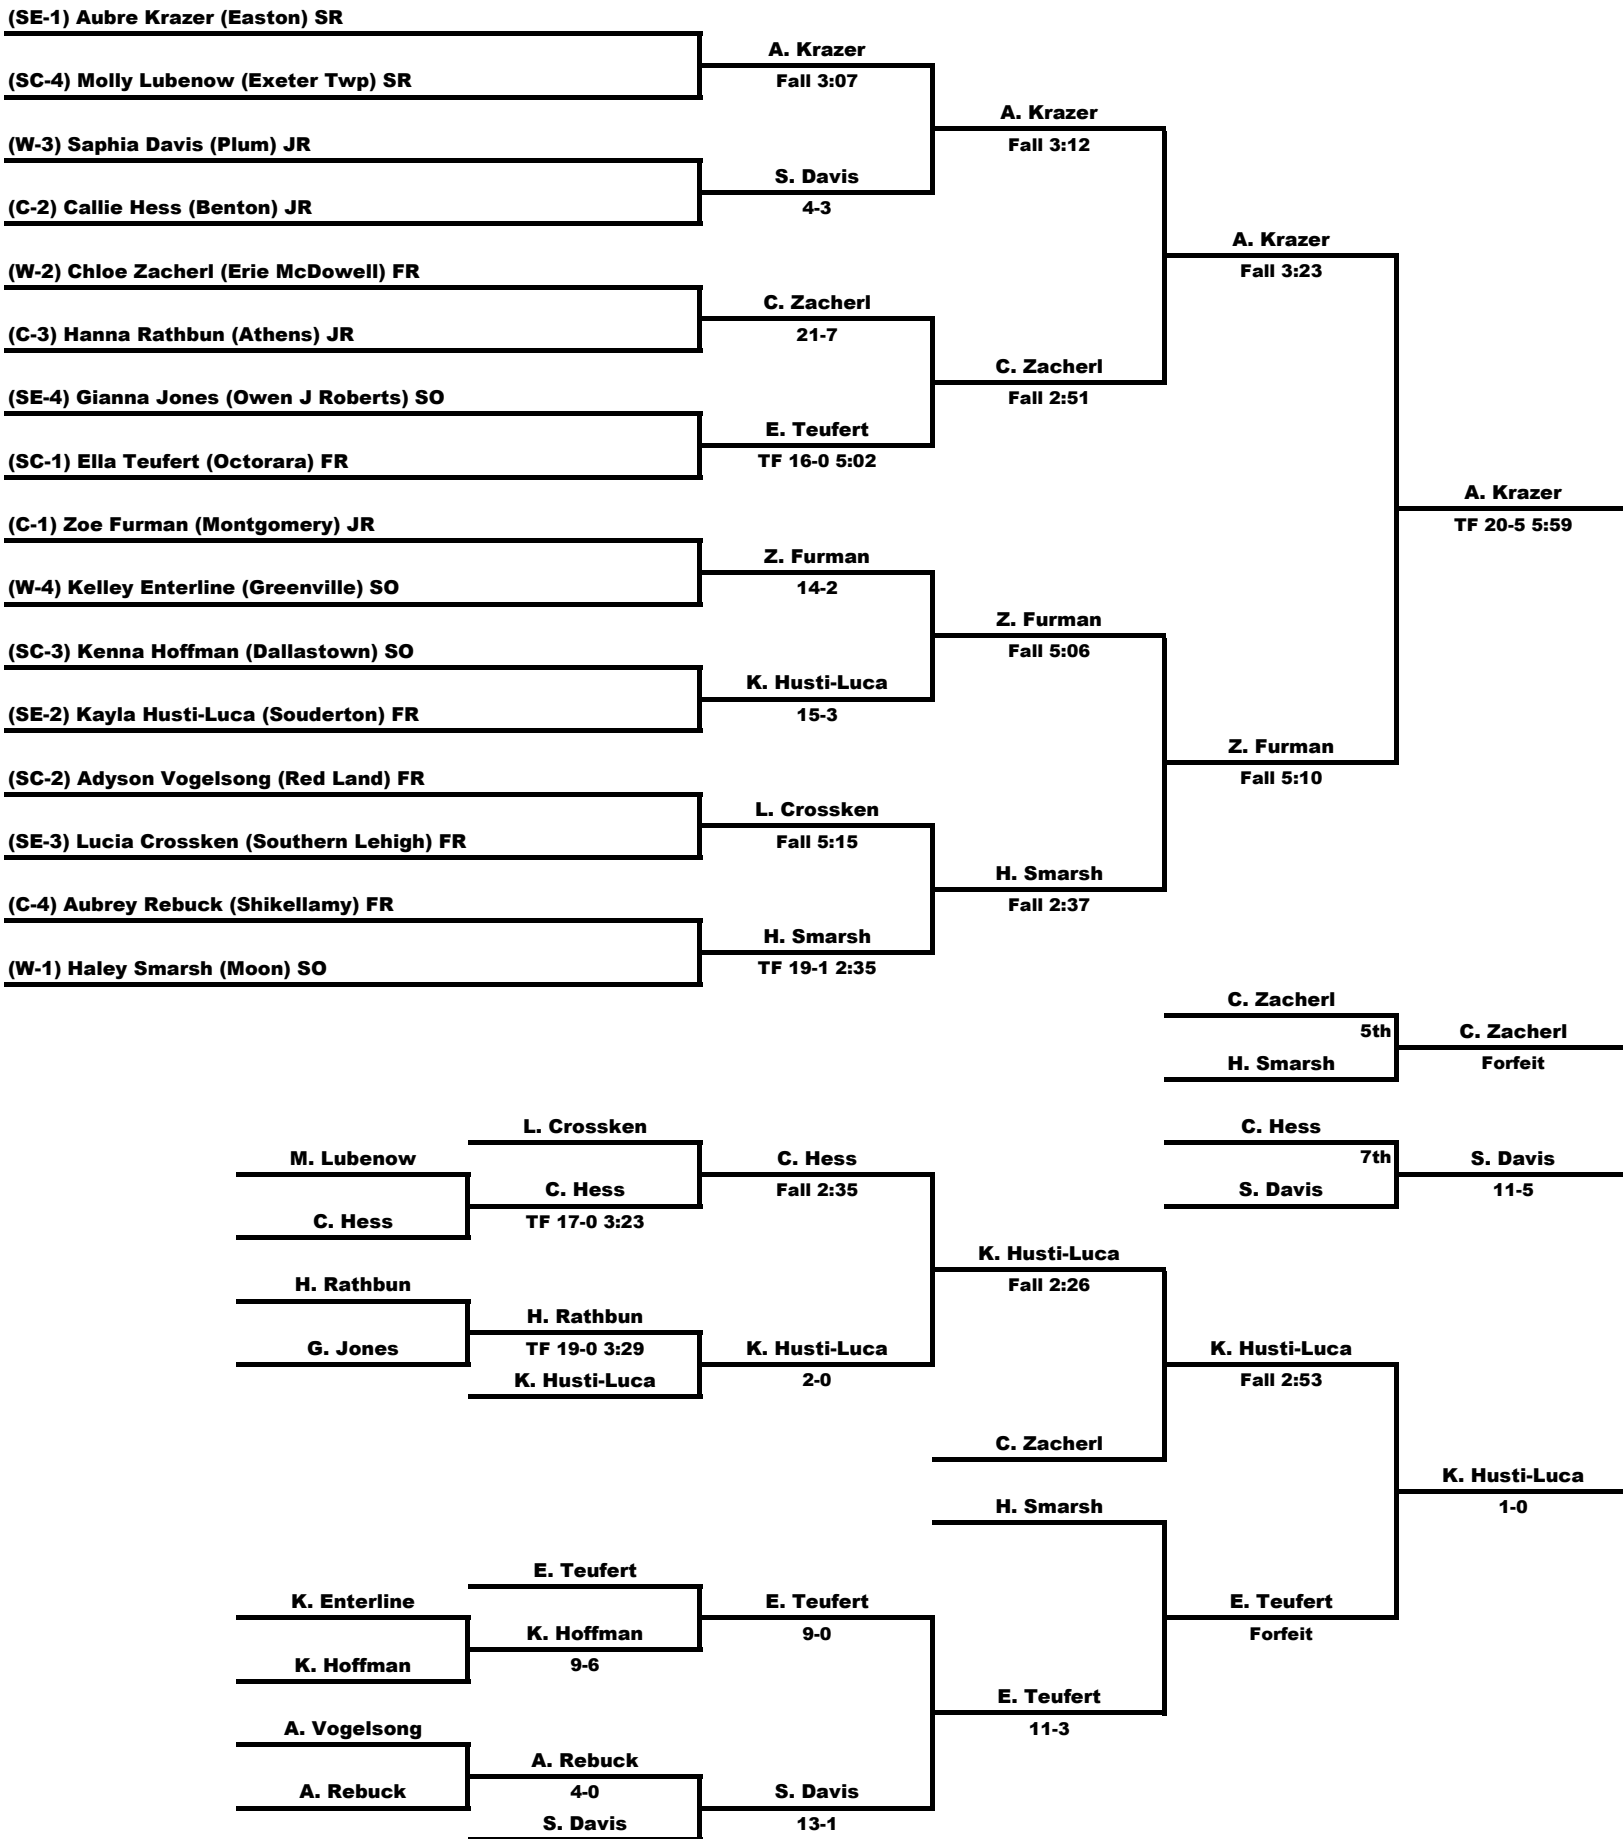

Inside PA Wrestling - 2025 PIAA Girls Individual State Championship Coverage

130 LBS