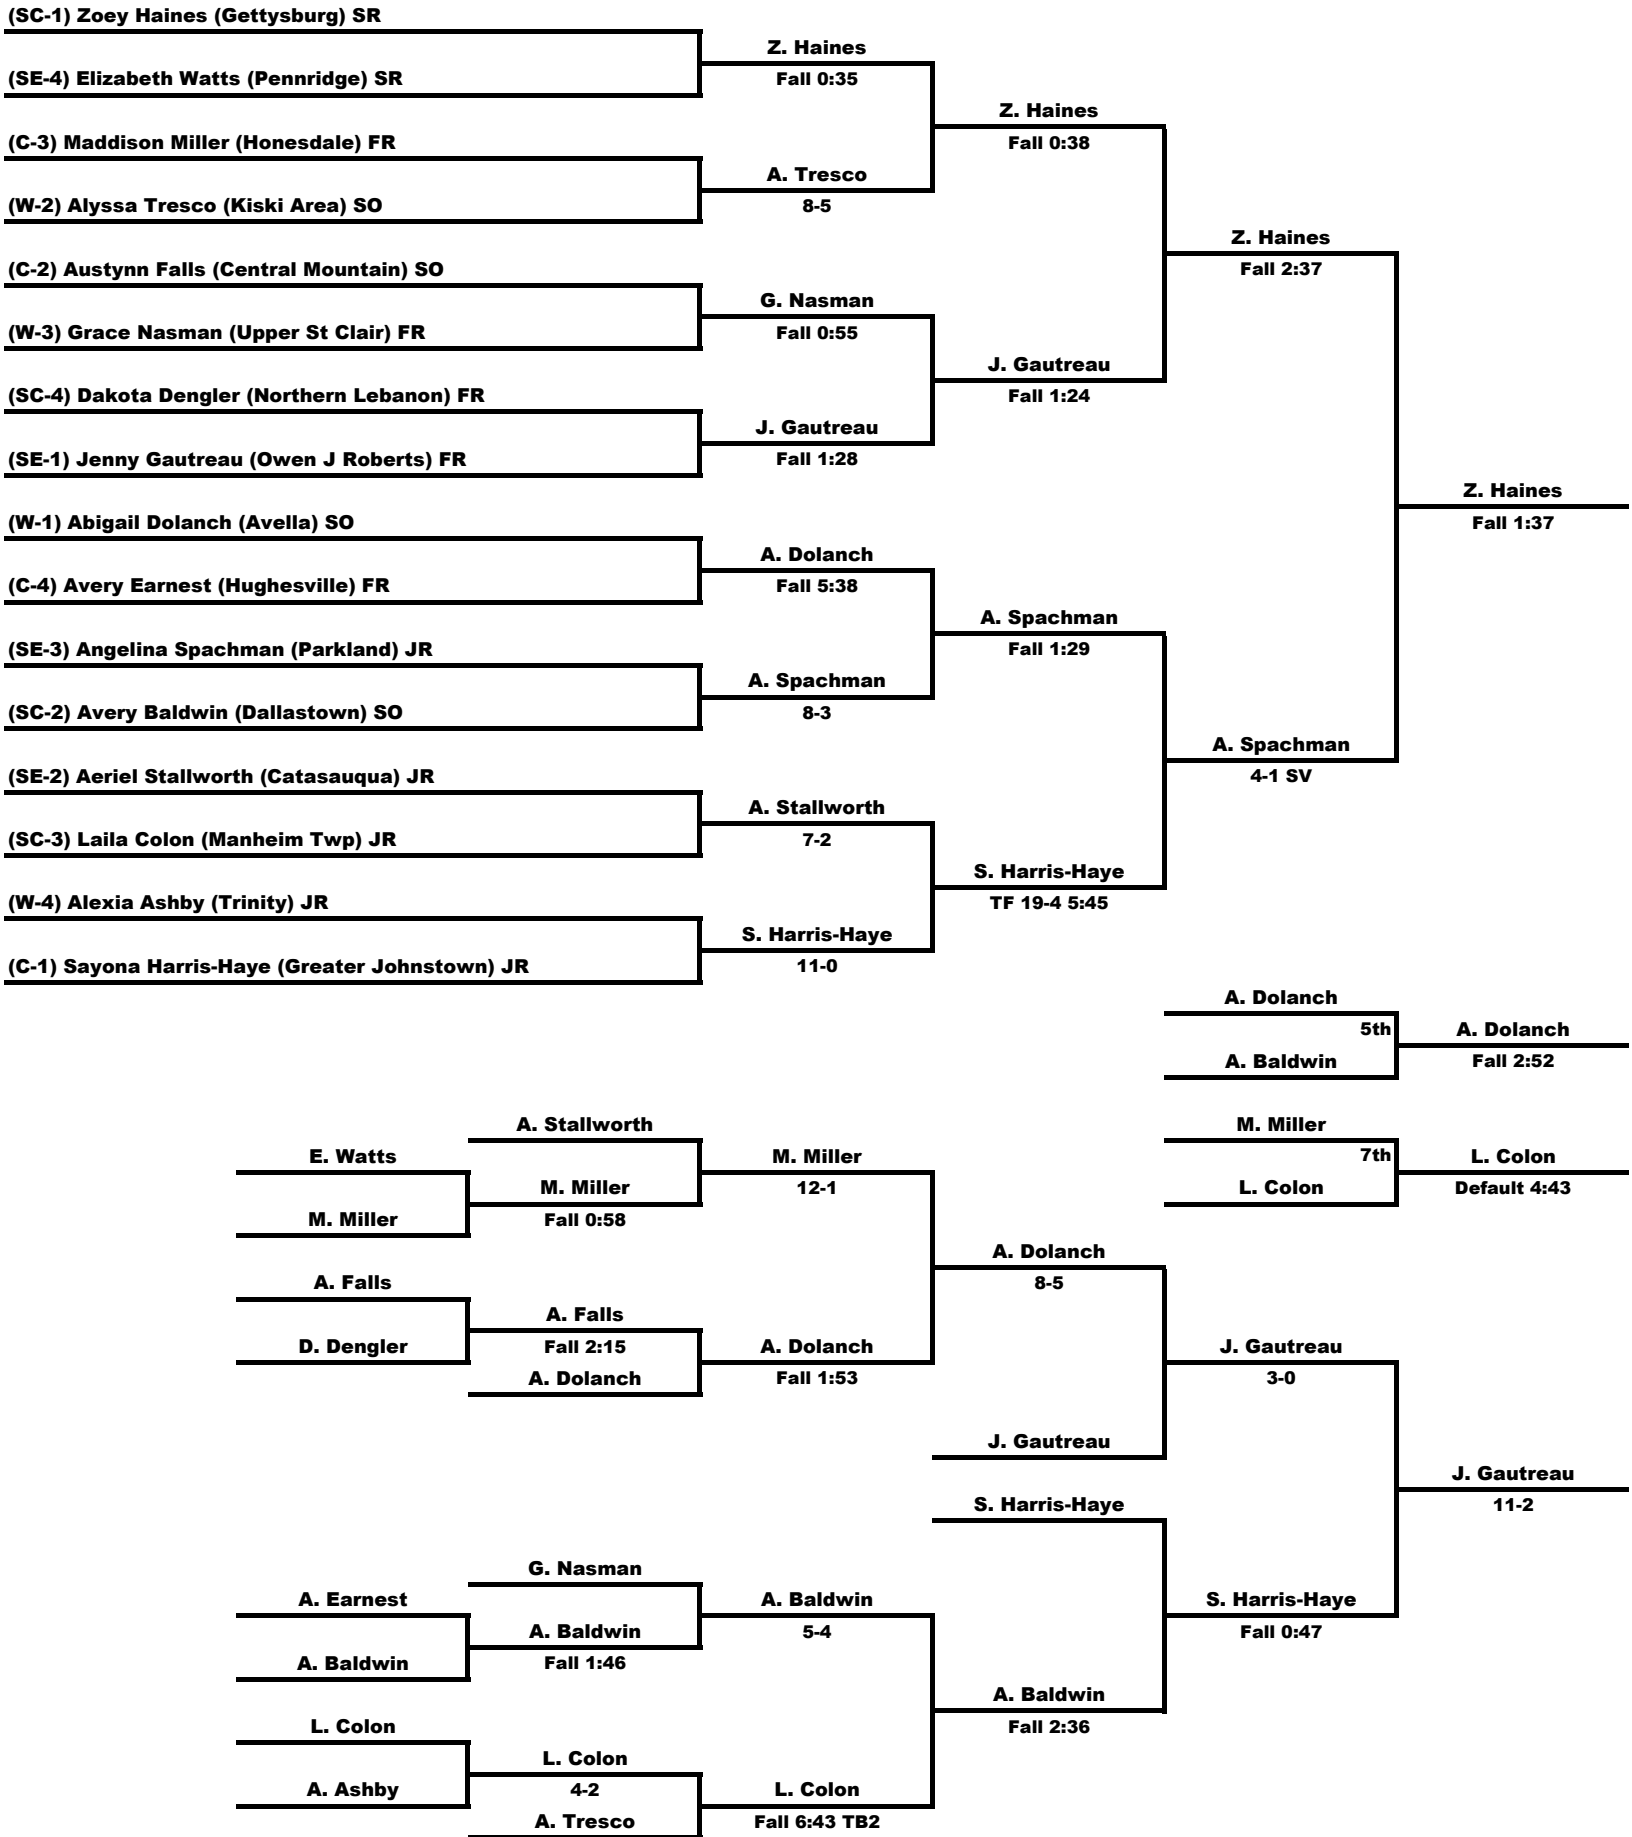

Inside PA Wrestling - 2025 PIAA Girls Individual State Championship Coverage

142 LBS