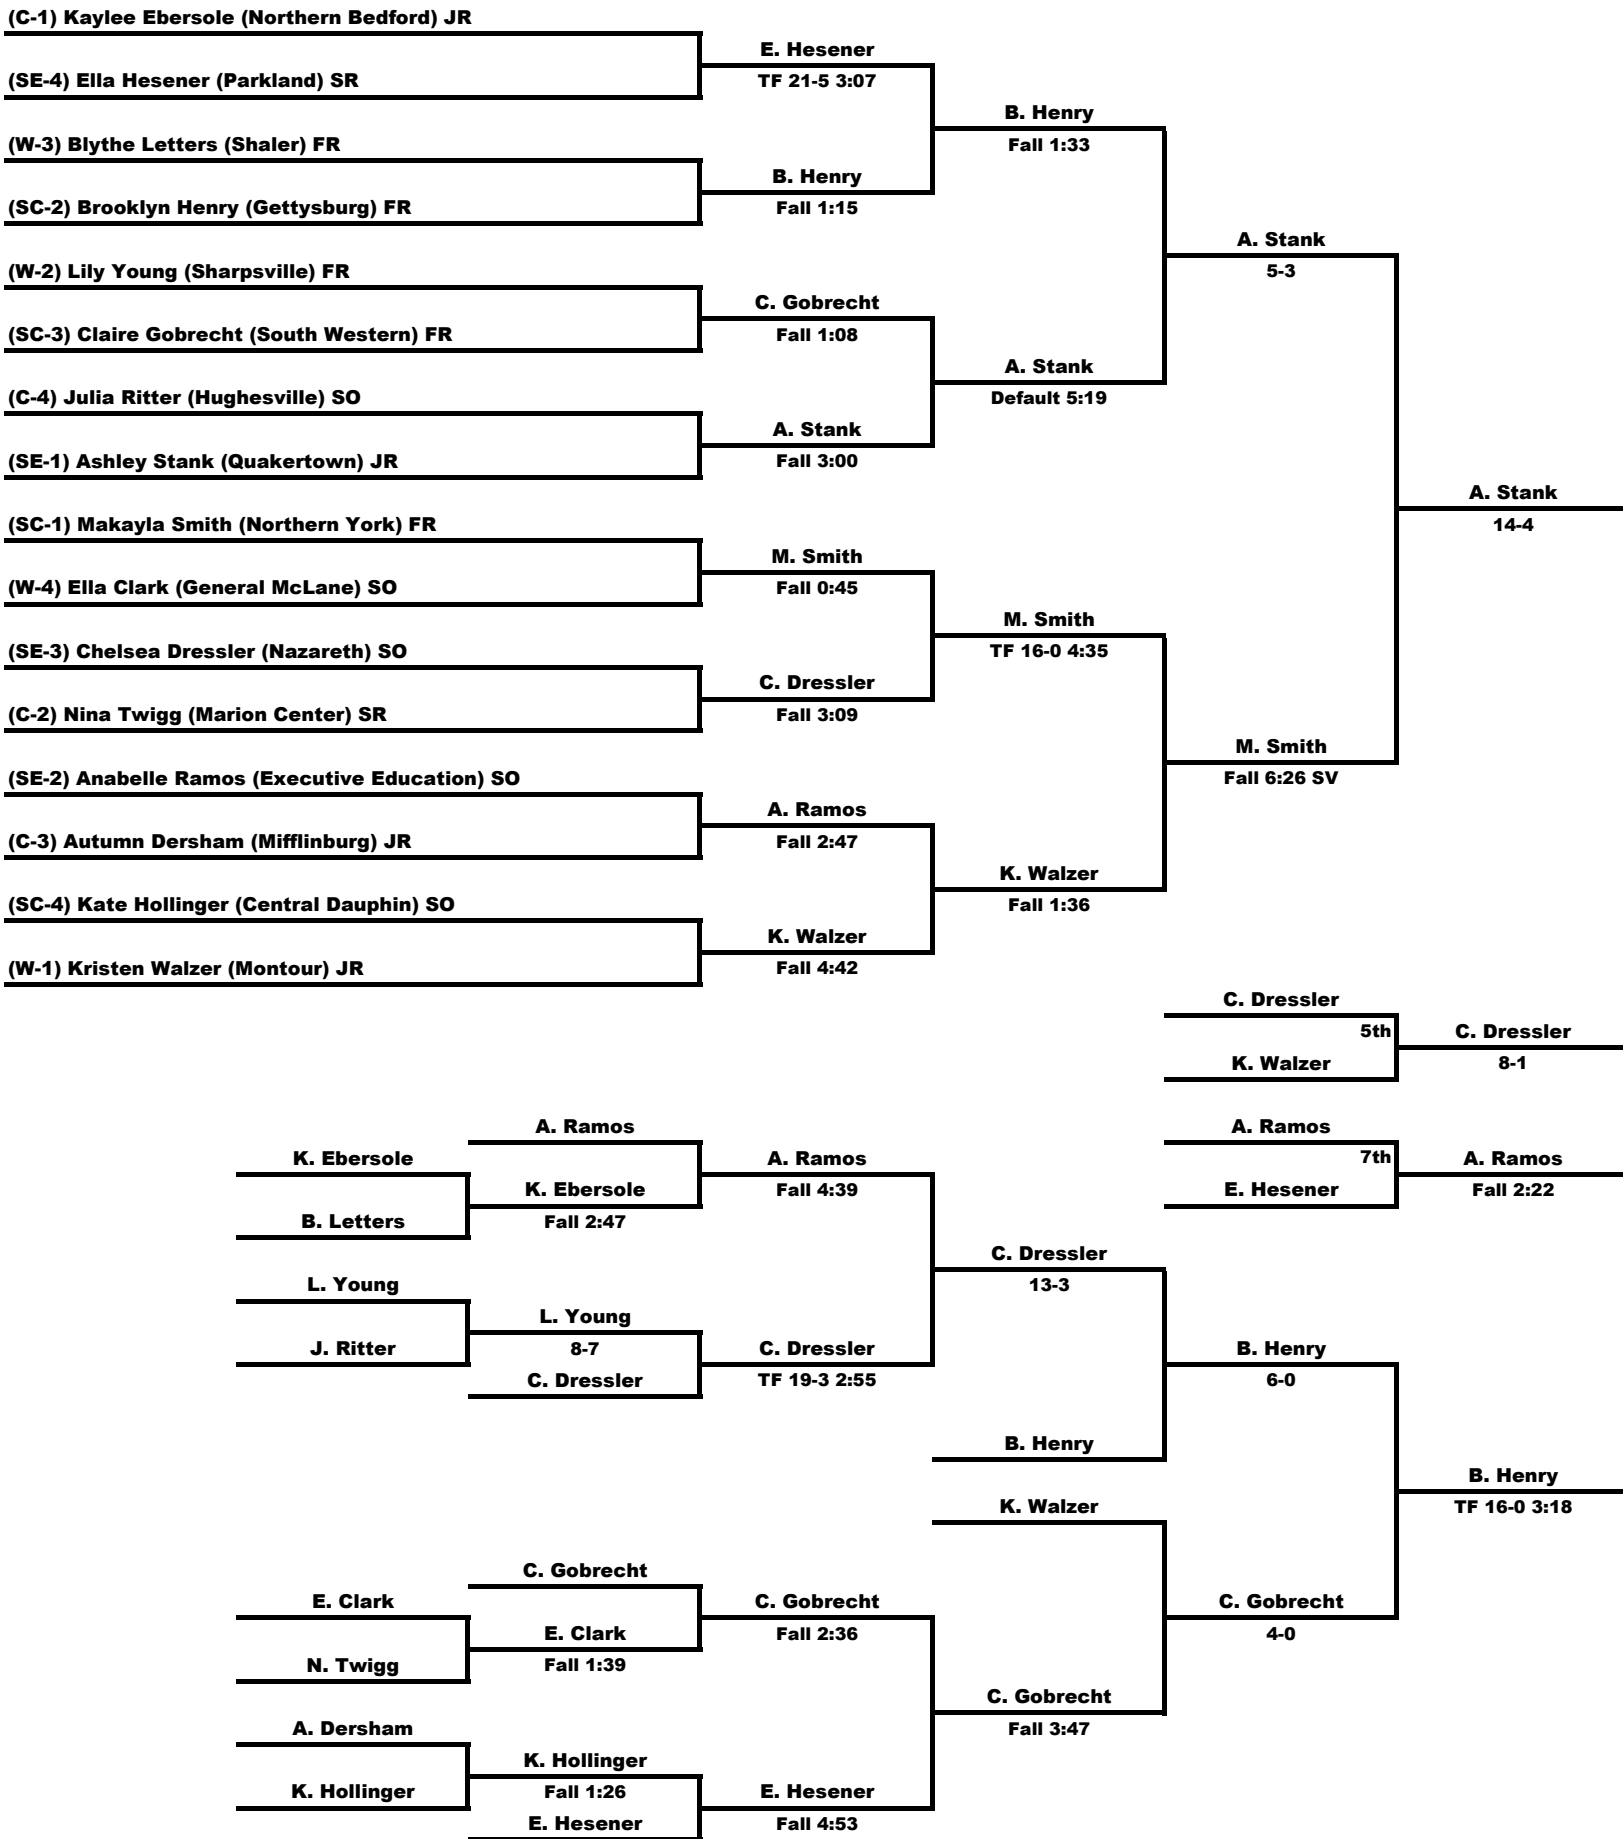

Inside PA Wrestling - 2025 PIAA Girls Individual State Championship Coverage

100 LBS