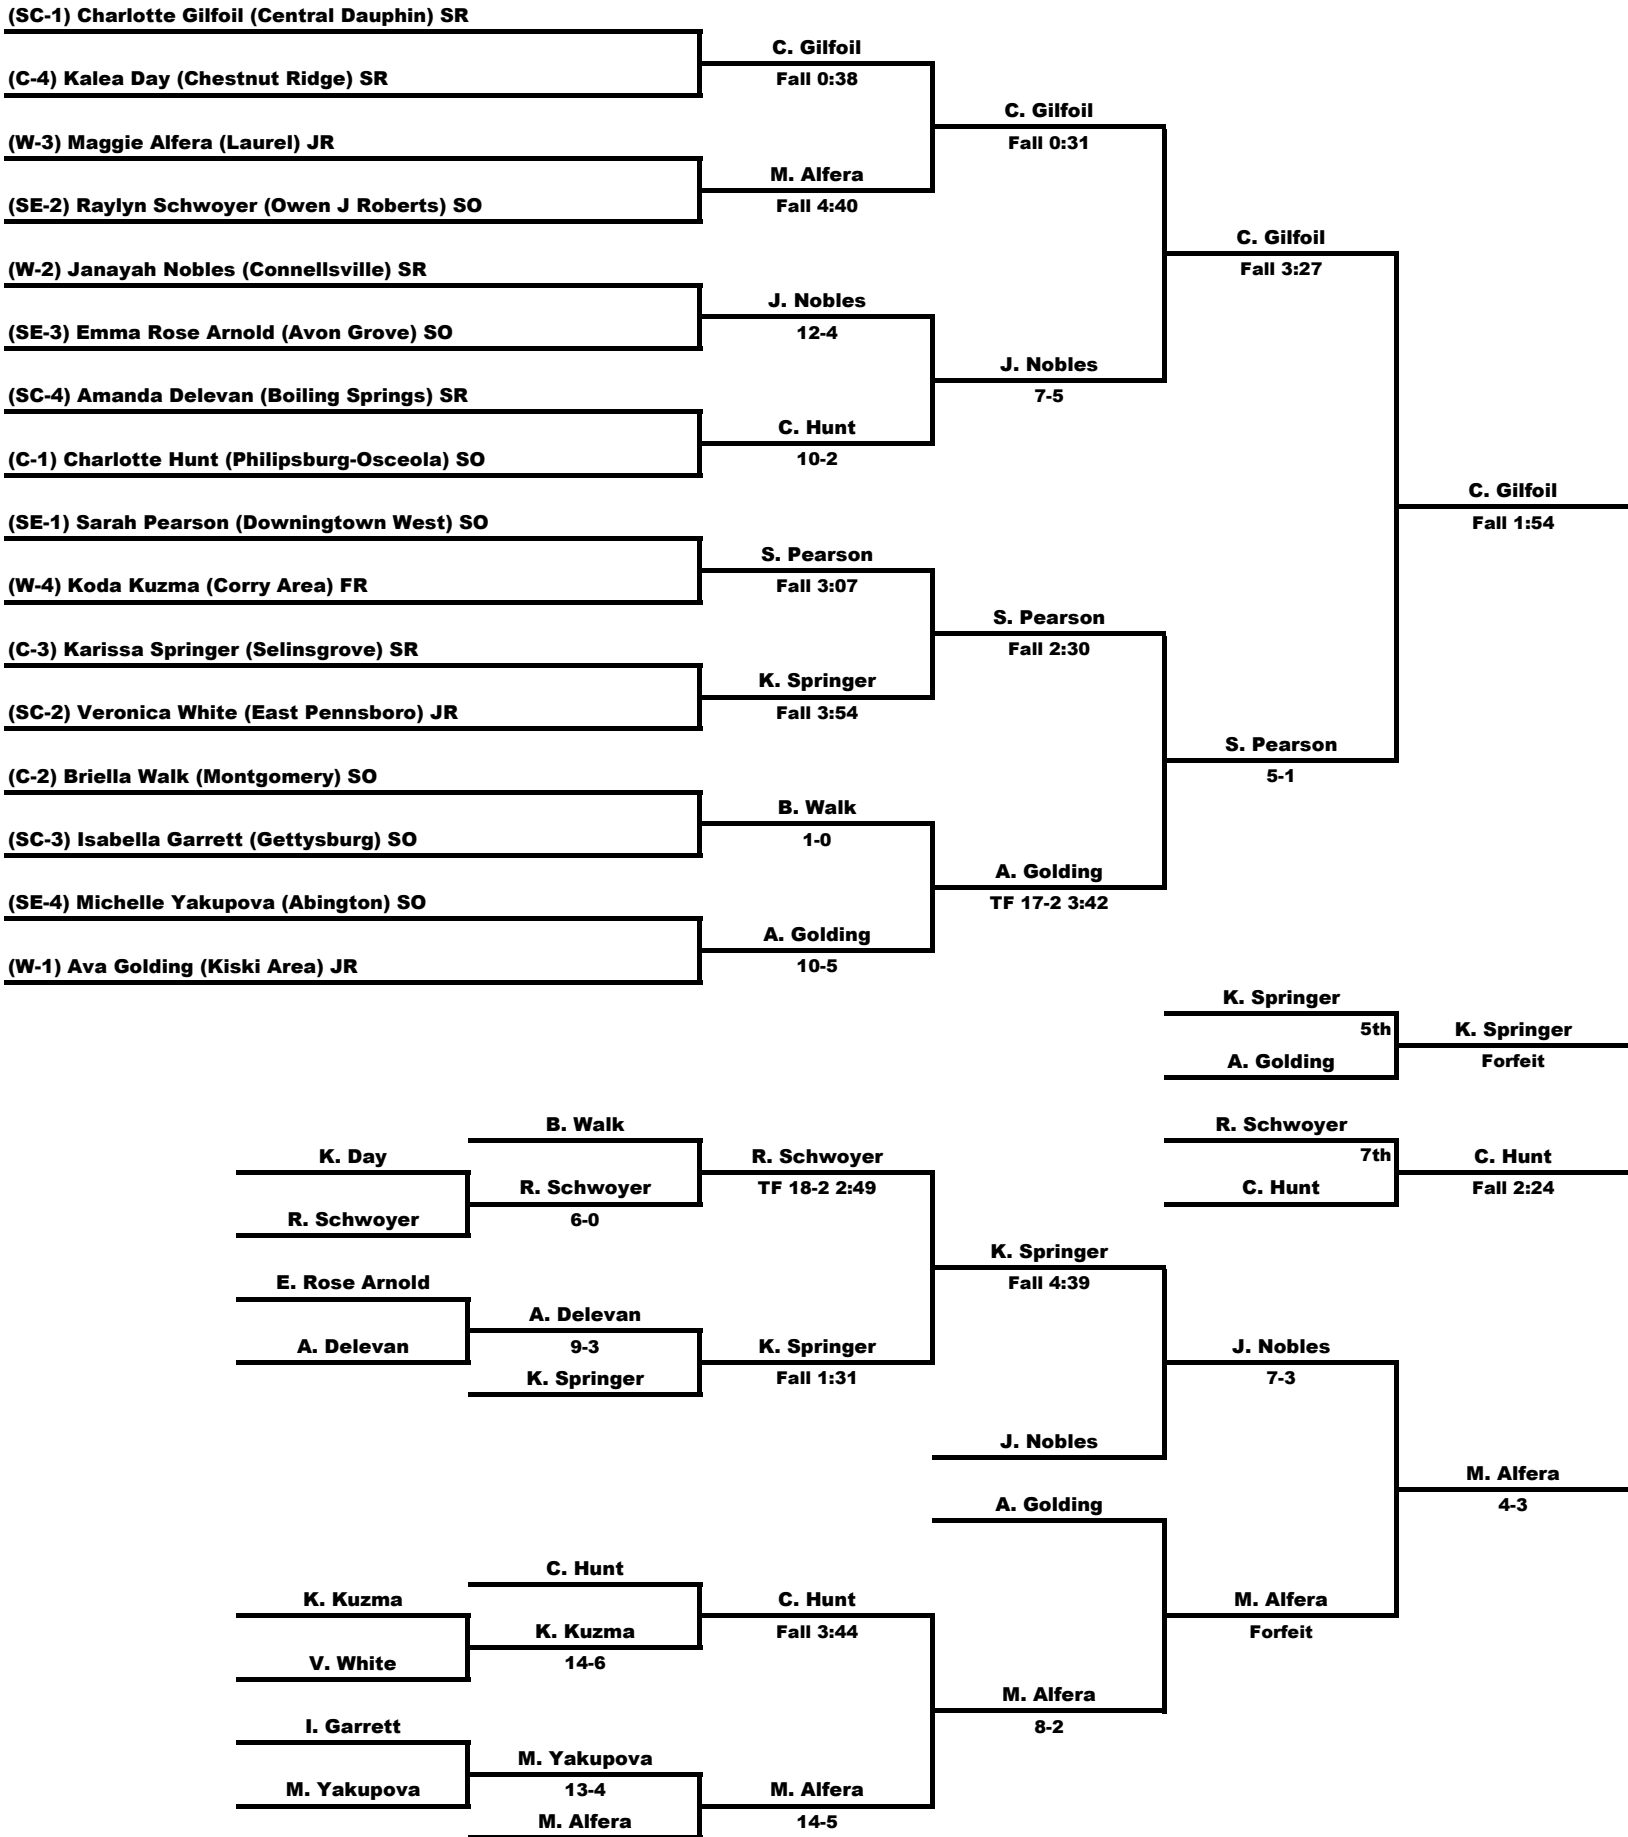

Inside PA Wrestling - 2025 PIAA Girls Individual State Championship Coverage

136 LBS