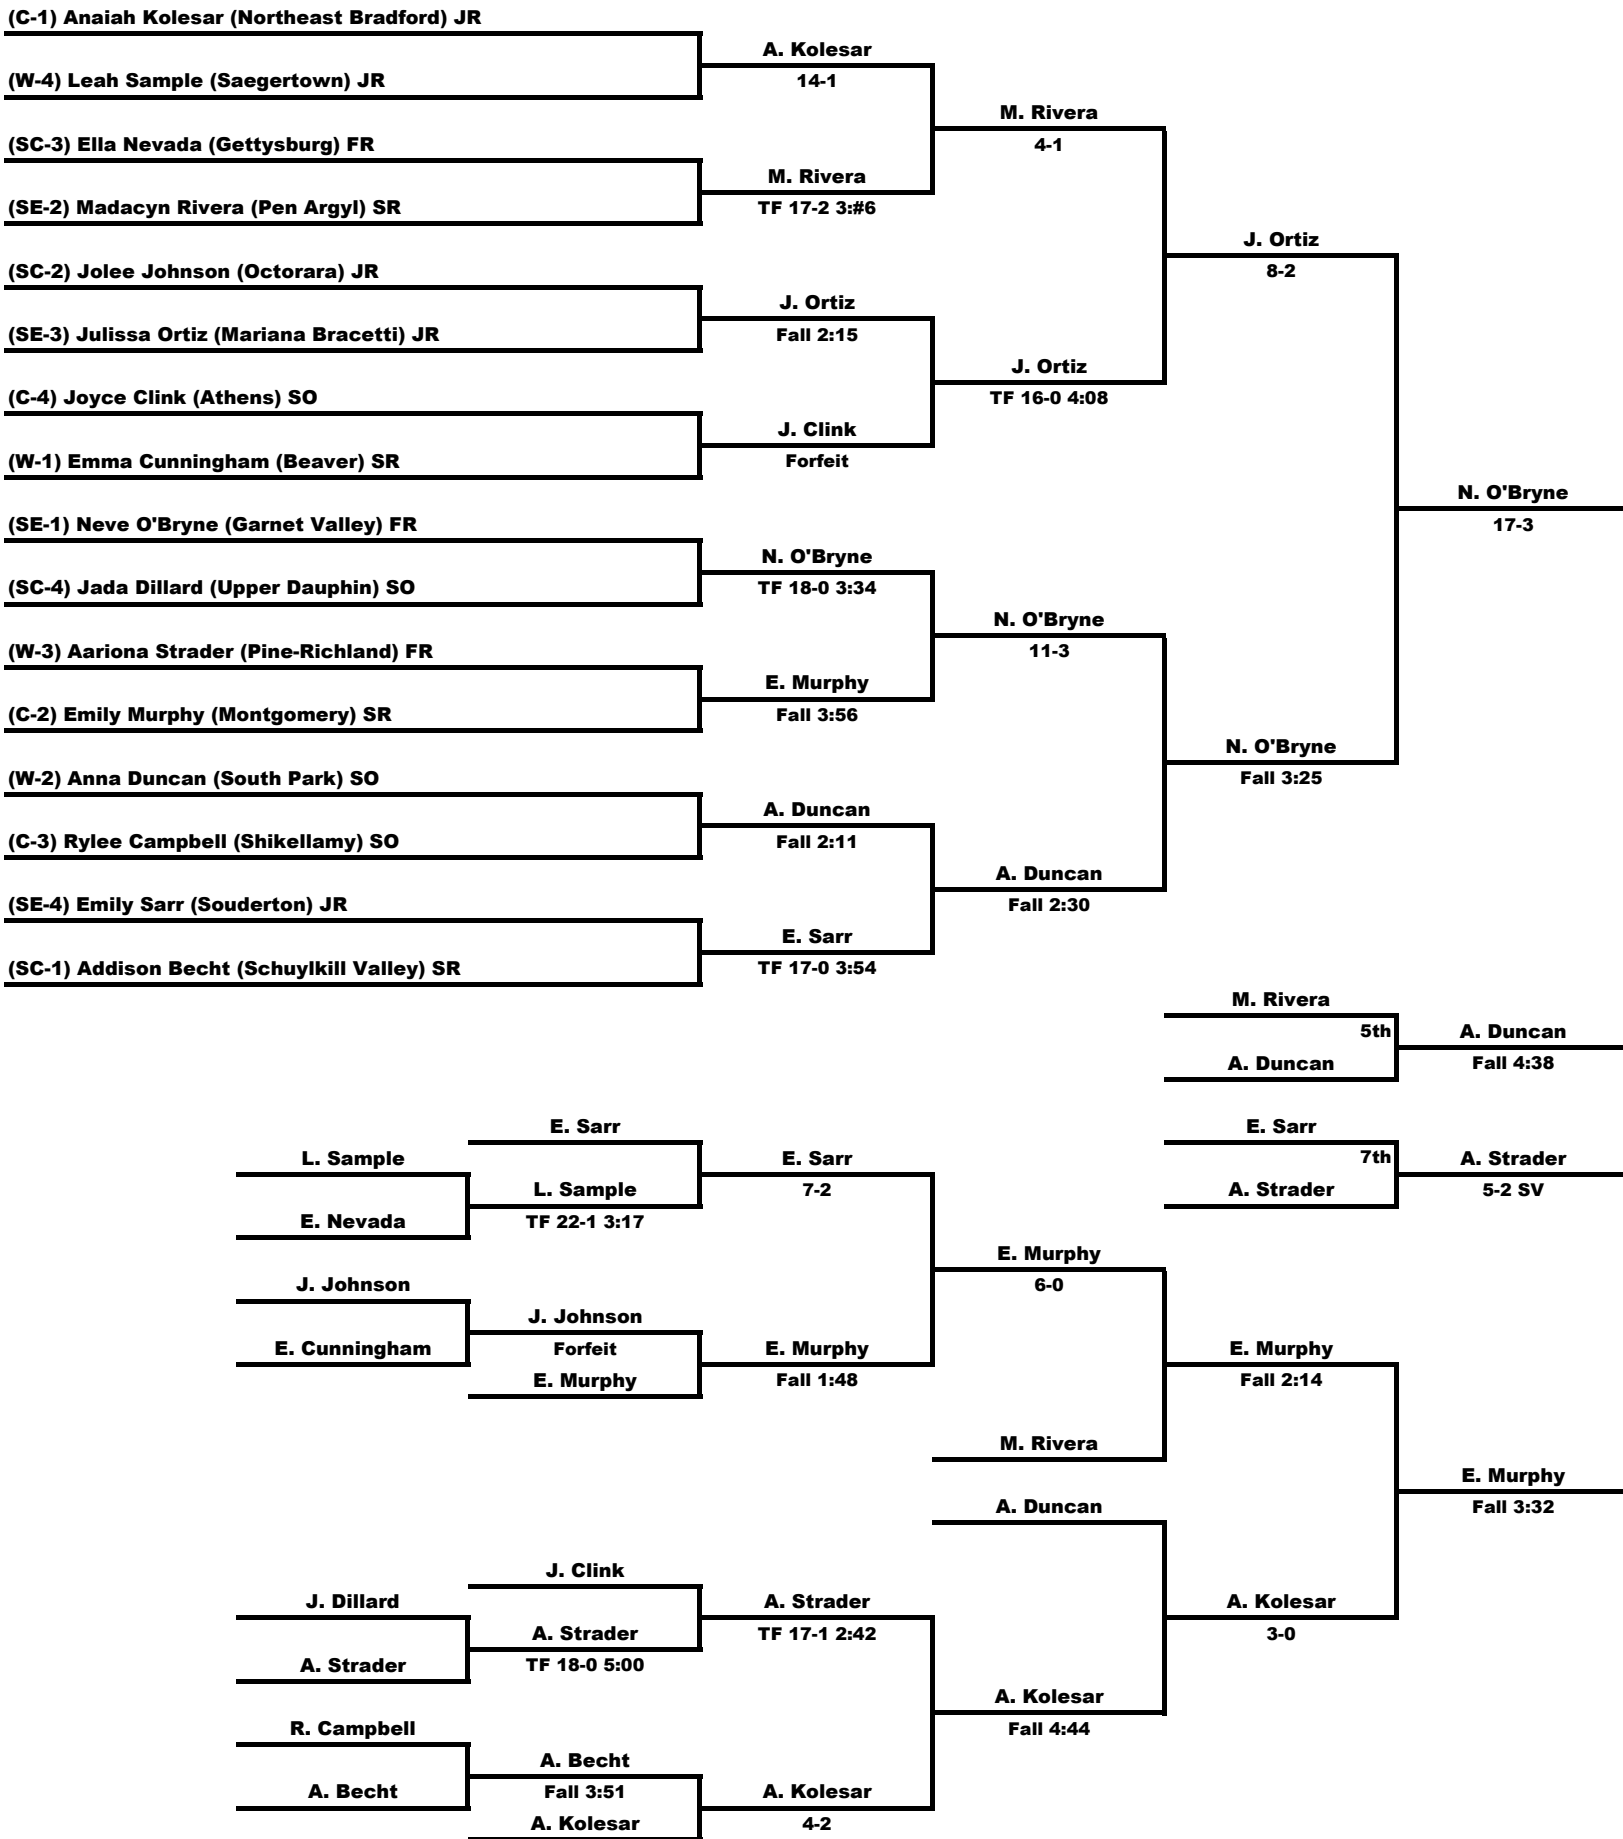

Inside PA Wrestling - 2025 PIAA Girls Individual State Championship Coverage

124 LBS