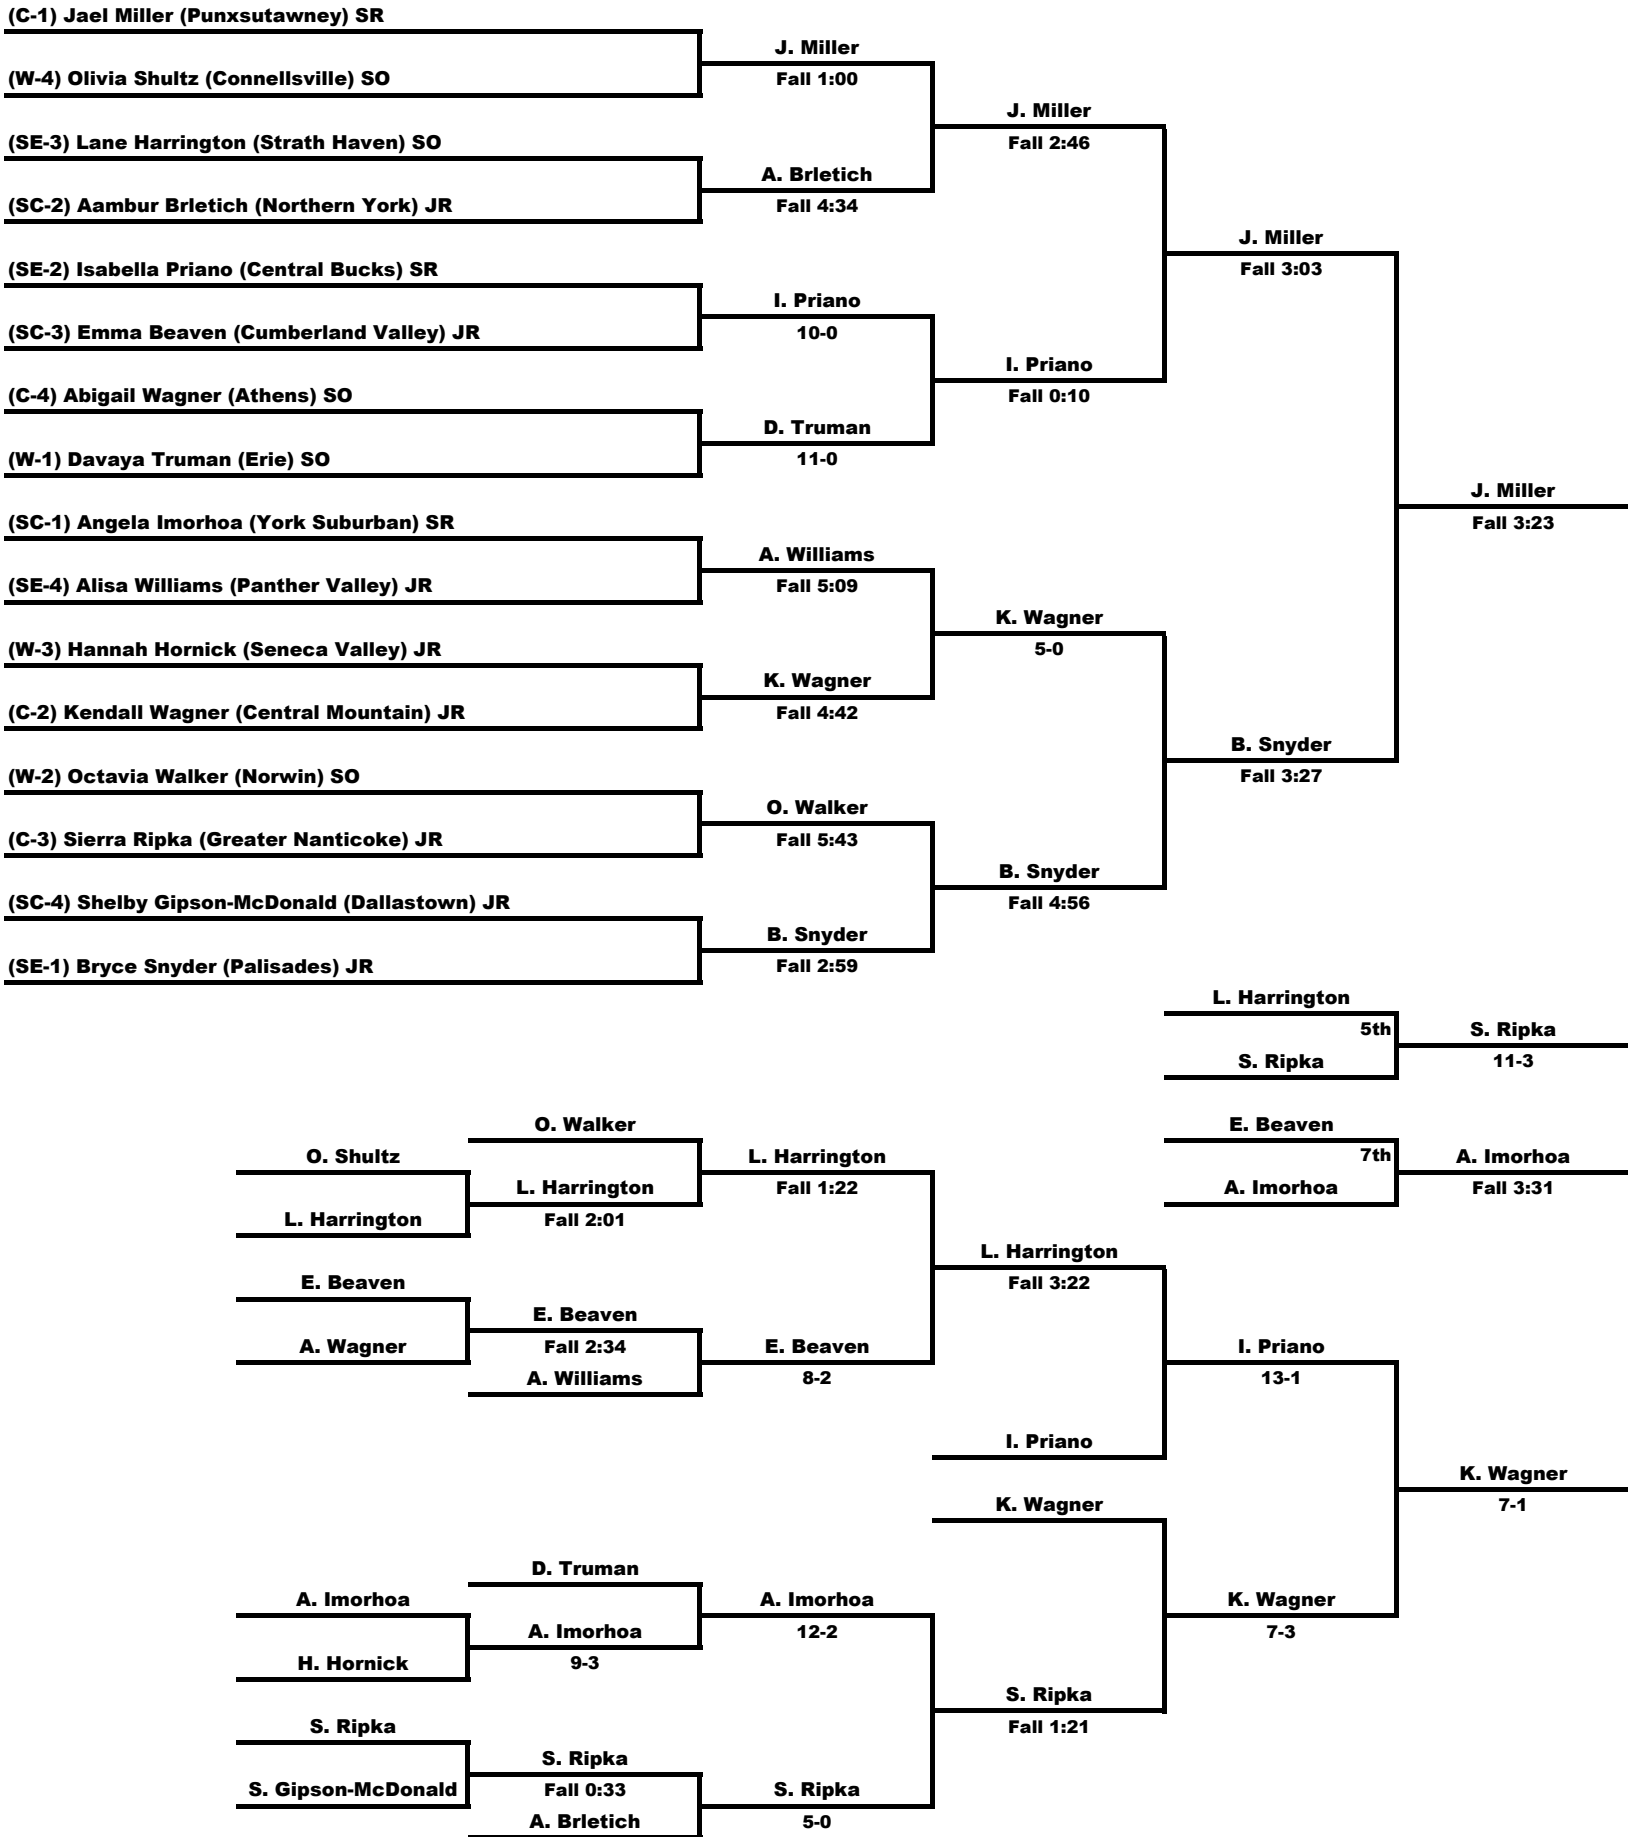

Inside PA Wrestling - 2025 PIAA Girls Individual State Championship Coverage

170 LBS