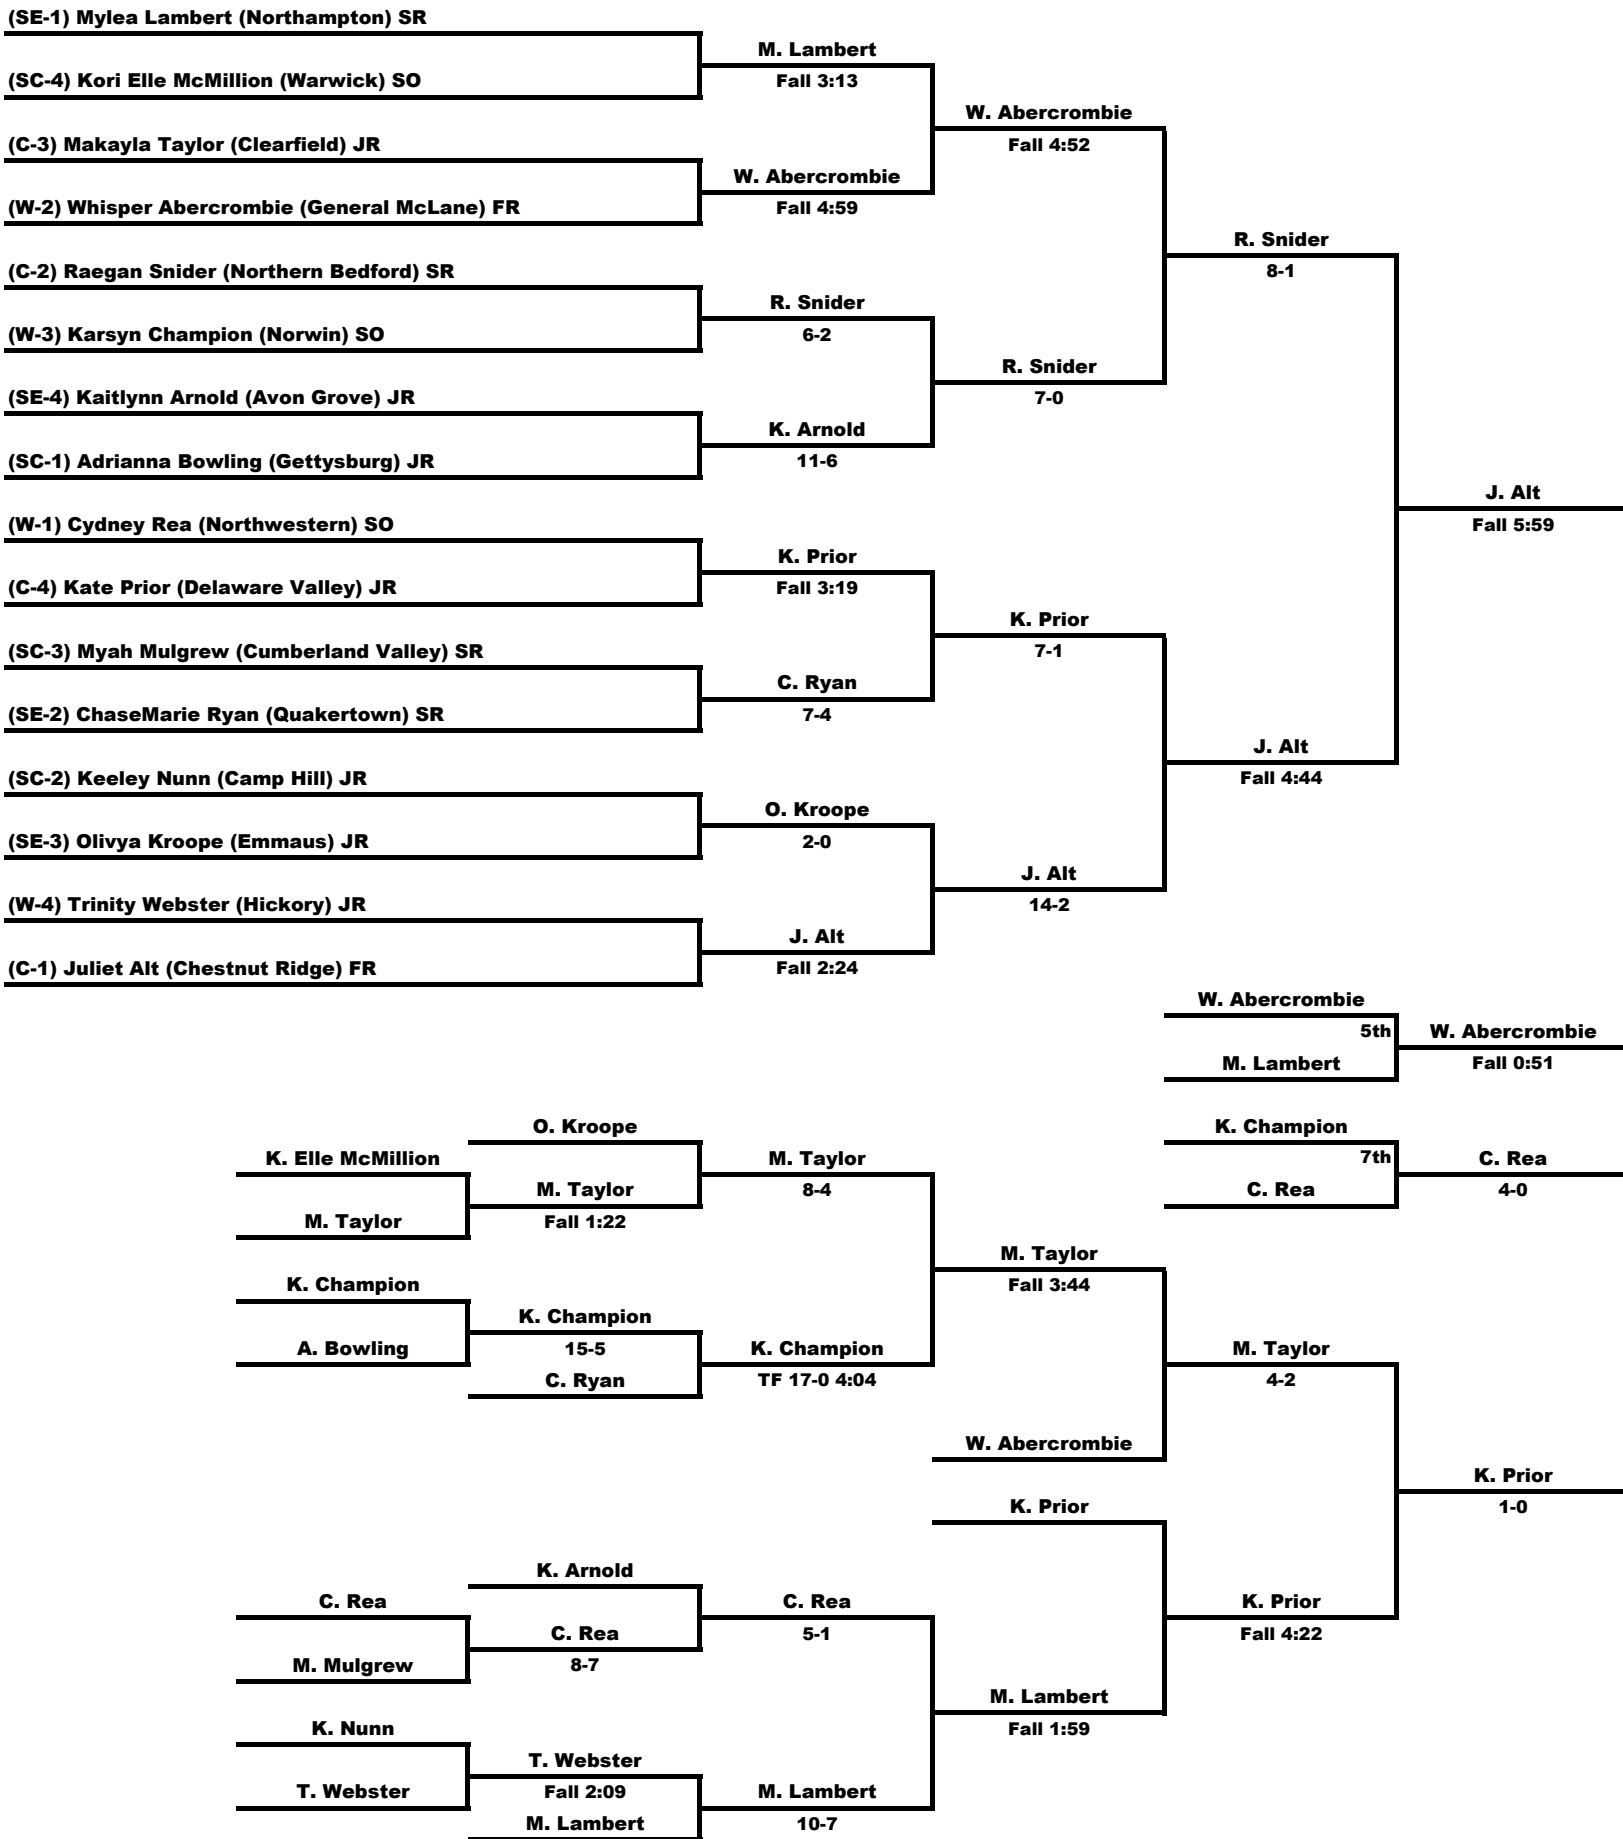

Inside PA Wrestling - 2025 PIAA Girls Individual State Championship Coverage

155 LBS